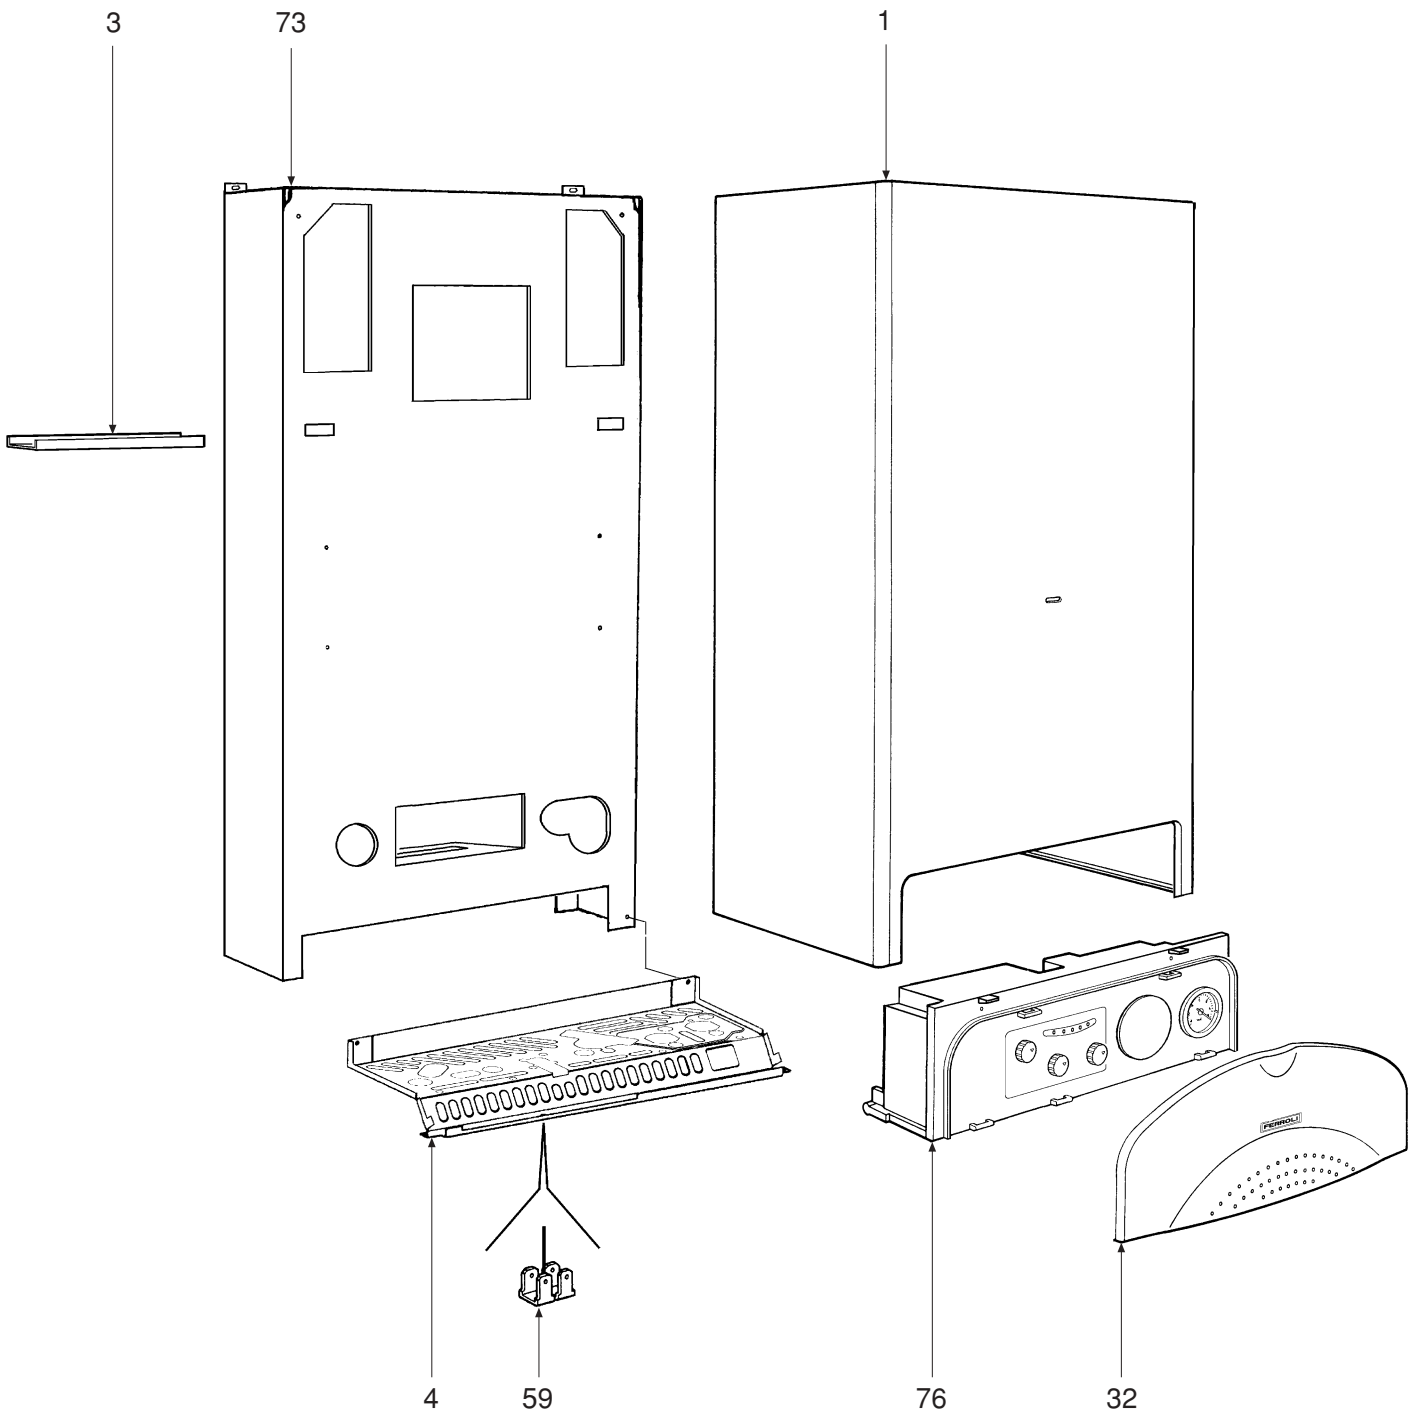

POS.	CODE	DESCRIPTION	Met.	G.P.L.
1	31142050	Casing "white"	1	1
2	31212340	Control box support bracket	2	2
3	31213110	Bracket, expansion tank fixing	1	1
4	31214300	Boiler bottom frame	1	1
5	32002430	Combustion chamber	1	1
6	32002440	Combustion chamber closing panel	1	1
7	32117090	Union between fan and cover	1	1
8	32118080	Room sealed compartment	1	1
9	32118100	Fan holder plate	1	1
10	32118150	Room sealed compartment closing panel	1	1
11	32202750	Window glass	1	1
12	32202760	Polidoro main burner	16	16
13	32700440	100 mm Ø aluminium air intake plug	2	2
14	32700610	Diaphragm, "flue gases" Ø 47	1	1
14	32700620	Diaphragm, "flue gases" Ø 50	1	1
14	32700690	Diaphragm, "flue gases" Ø 52	1	1
15	32914110	Air baffle	1	1
16	32914120	Front drawer semi-shell	1	1
17	32914130	Rear drawer semi-shell	1	1
18	32914140	Drawer air baffle	1	1
19	32914150	Flue gases baffle	1	1
20	34009351	Injector, Ø 1.25 (natural gas)	16	
20	34009711	Injector, Ø 0.75 (LPG)		16
21	34012090	Ring nut, 1/2"	4	4
22	34012100	Ring nut, 3/4"	1	1
23	34012550	Pump coupling	1	1
24	34300380	Plug for 18 ext. diam. pipe	1	1
25	34300392	Contact-type thermostat fixing spring	1	1
26	34300450	Spring for connection, Ø 10	1	1
27	34300460	Spring for connection, Ø 18	2	2
28	34300510	Safety thermostat fixing spring	1	1
29	35006150	Plug	2	2
30	35007210	Potentiometer knob	2	2
31	35007220	Selector switch knob	1	1
32	35007290	Control panel	1	1
33	35007420	Plug for programming clock	1	1
34	35007480	Filter for 1/2" fitting	1	1
35	35100970	Conical cone insert gasket	2	2
36	35100980	Gasket for 80mm Ø tube	1	1
37	35101000	Gasket for 80mm Ø tube (air intake)	2	2
38	35101120	O-Ring Øi 17x4,5	3	3
39	35101150	Pressure test point, "air"	1	1
40	35101310	Pressure test point, "air-fan"	1	1
41	35101430	Pressure test point, "flue gases"	1	1
42	35101450	Gasket for 56mm Ø tube	1	1
43	35101550	Pressure test point, "Venturi"	1	1
44	35101560	Gasket, 32x32x2	1	1
45	35101840	Sealing gasket	1	1