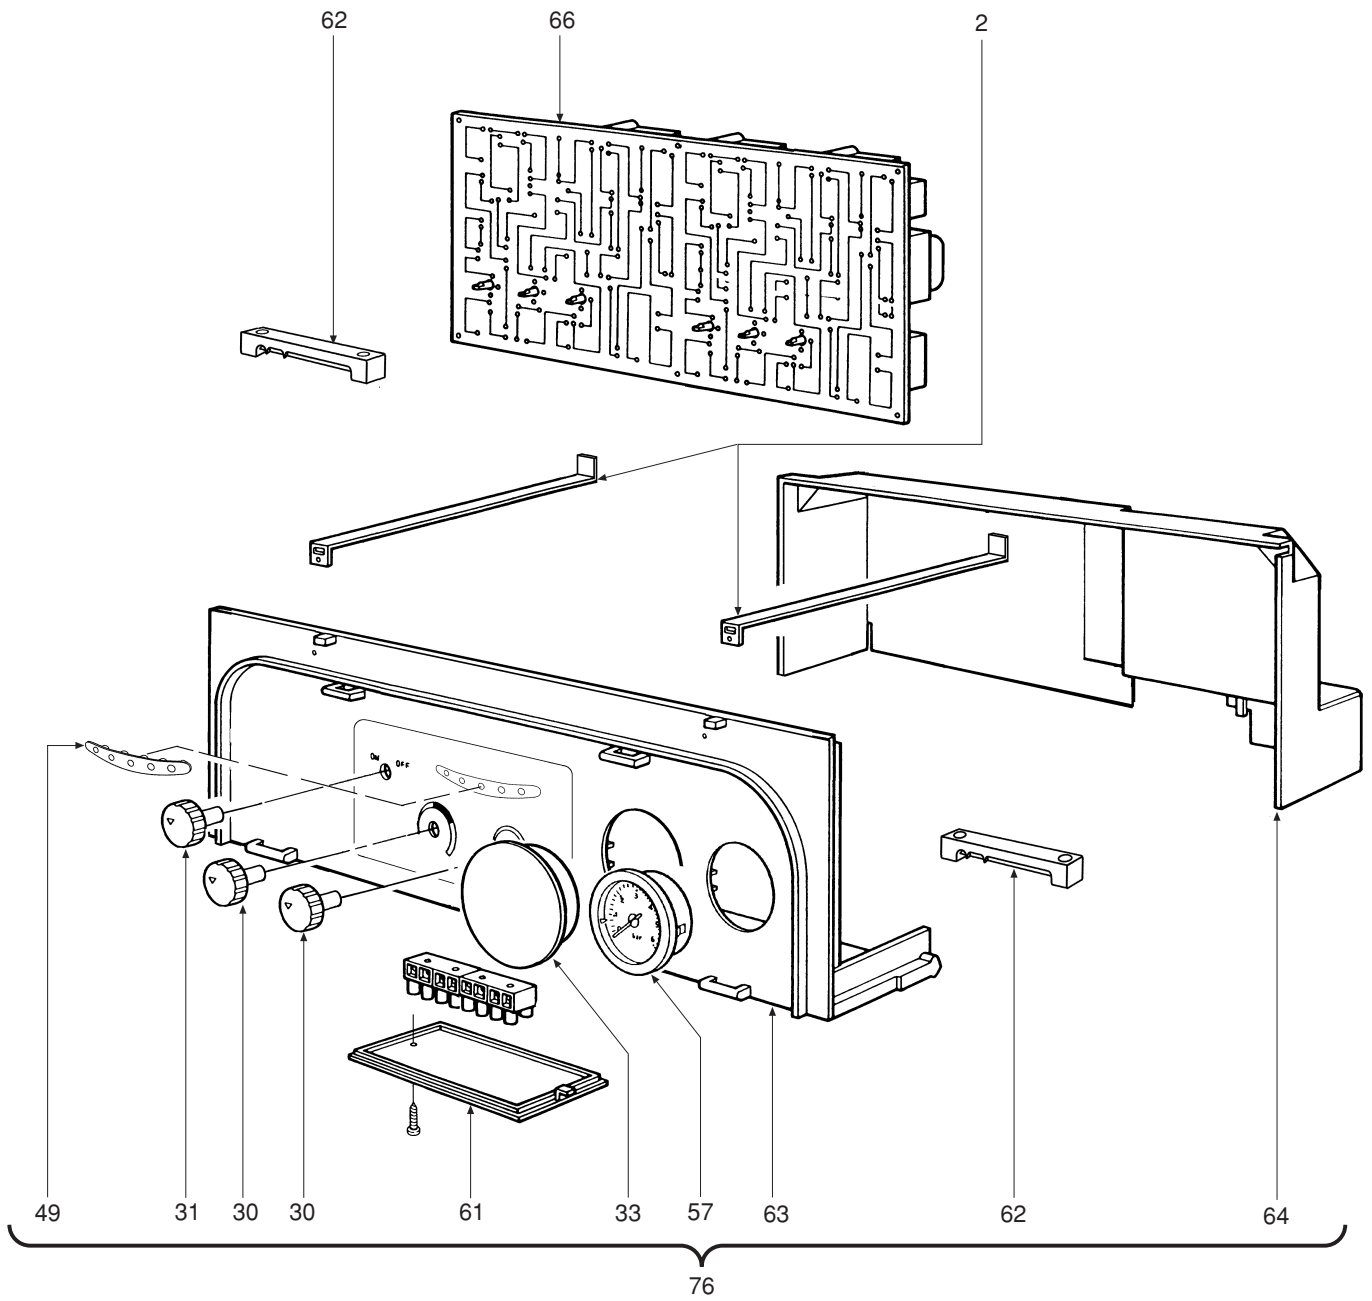

POS.	CODE	DESCRIPTION	Met.	G.P.L.
1	31142050	Casing "white"	1	1
2	31212340	Control box support bracket	2	2
3	31213110	Bracket, expansion tank fixing	1	1
4	31214300	Boiler bottom frame	1	1
5	32002430	Combustion chamber	1	1
6	32002440	Combustion chamber closing panel	1	1
7	32117090	Union between fan and cover	1	1
8	32118080	Room sealed compartment	1	1
9	32118100	Fan holder plate	1	1
10	32118150	Room sealed compartment closing panel	1	1
11	32202750	Window glass	1	1
12	32202760	Polidoro main burner	16	16
13	32700440	100 mm Ø aluminium air intake plug	2	2
14	32700610	Diaphragm, "flue gases" Ø 47	1	1
14	32700620	Diaphragm, "flue gases" Ø 50	1	1
14	32700690	Diaphragm, "flue gases" Ø 52	1	1
15	32914110	Air baffle	1	1
16	32914120	Front drawer semi-shell	1	1
17	32914130	Rear drawer semi-shell	1	1
18	32914140	Drawer air baffle	1	1
19	32914150	Flue gases baffle	1	1
20	34009351	Injector, Ø 1.25 (natural gas)	16	
20	34009711	Injector, Ø 0.75 (LPG)		16
21	34012090	Ring nut, 1/2"	4	4
22	34012100	Ring nut, 3/4"	1	1
23	34012550	Pump coupling	1	1
24	34300380	Plug for 18 ext. diam. pipe	1	1
25	34300392	Contact-type thermostat fixing spring	1	1
26	34300450	Spring for connection, Ø 10	1	1
27	34300460	Spring for connection, Ø 18	2	2
28	34300510	Safety thermostat fixing spring	1	1
29	35006150	Plug	2	2
30	35007210	Potentiometer knob	2	2
31	35007220	Selector switch knob	1	1
32	35007290	Control panel	1	1
33	35007420	Plug for programming clock	1	1
34	35007480	Filter for 1/2" fitting	1	1
35	35100970	Conical cone insert gasket	2	2
36	35100980	Gasket for 80mm Ø tube	1	1
37	35101000	Gasket for 80mm Ø tube (air intake)	2	2
38	35101120	O-Ring Øi 17x4,5	3	3
39	35101150	Pressure test point, "air"	1	1
40	35101310	Pressure test point, "air-fan"	1	1
41	35101430	Pressure test point, "flue gases"	1	1
42	35101450	Gasket for 56mm Ø tube	1	1
43	35101550	Pressure test point, "Venturi"	1	1
44	35101560	Gasket, 32x32x2	1	1
45	35101840	Sealing gasket	1	1