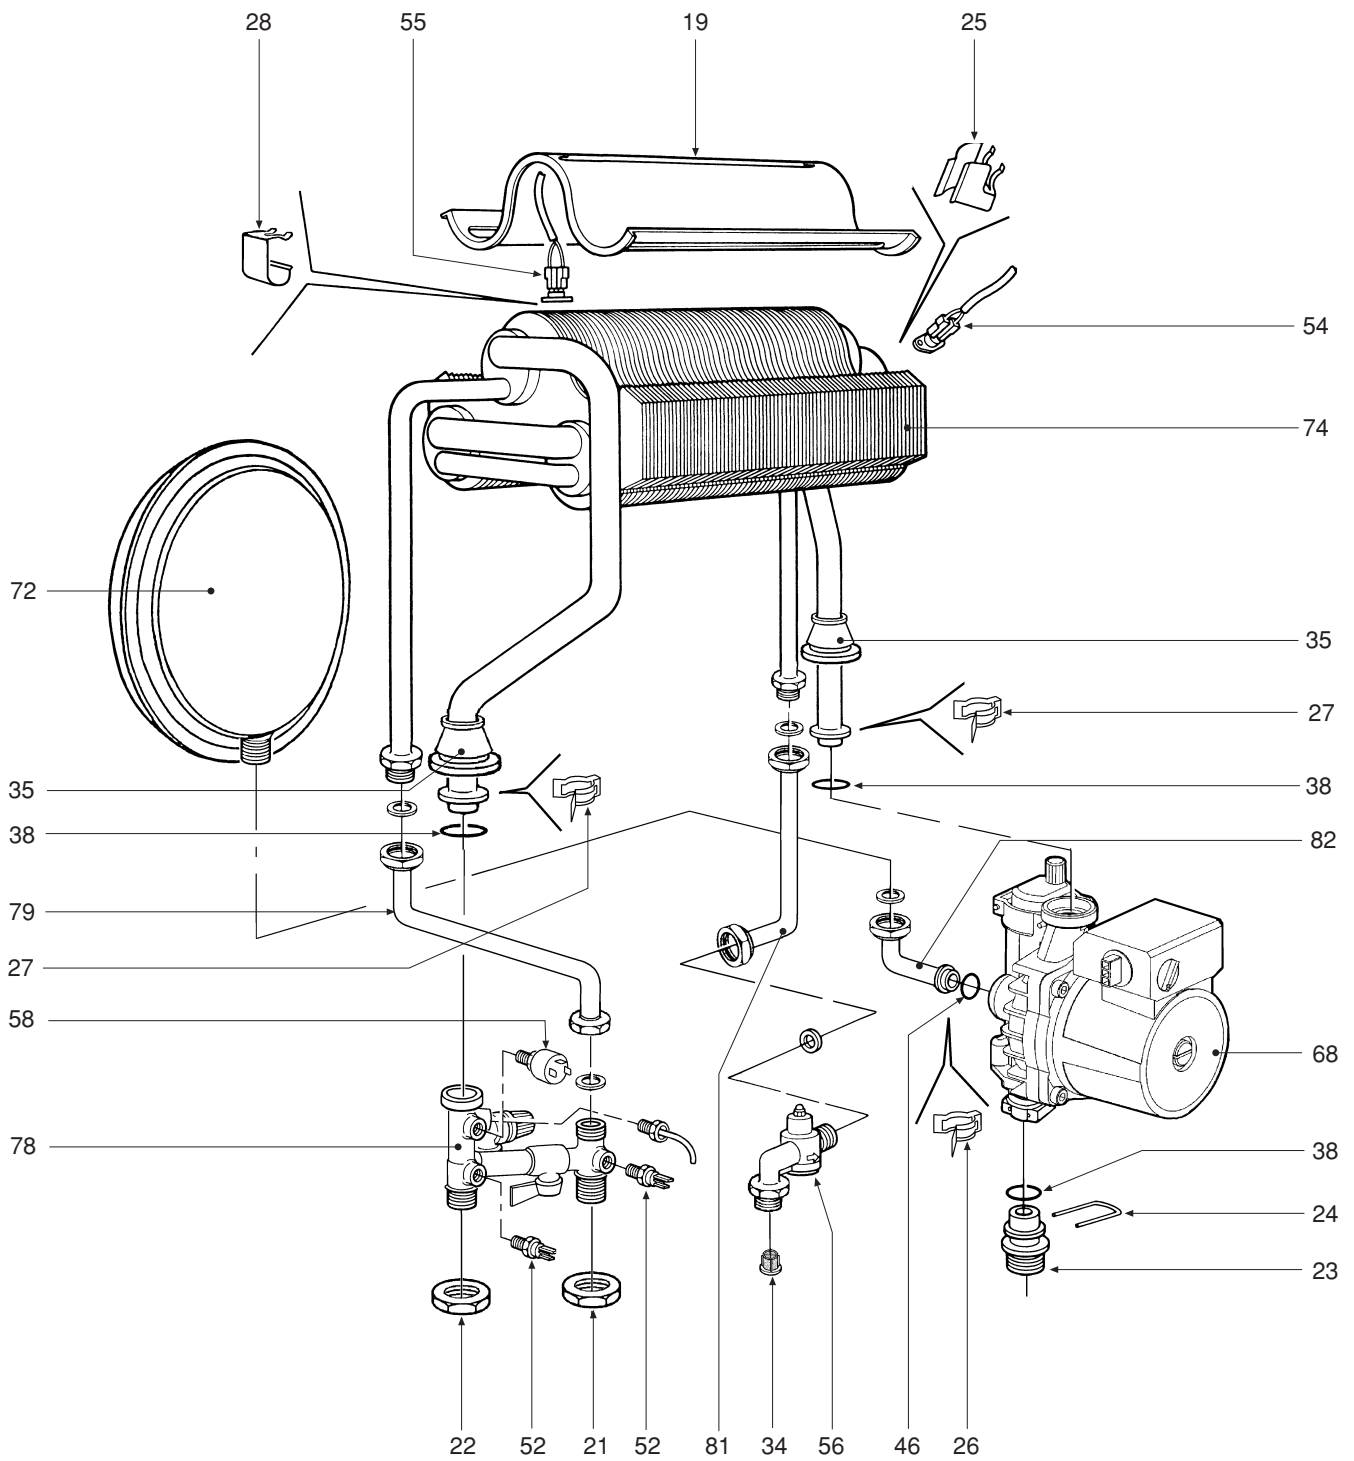

POS.	CODE	DESCRIPTION	Met.	G.P.L.
1	31142050	Casing "white"	1	1
2	31212340	Control box support bracket	2	2
3	31213110	Bracket, expansion tank fixing	1	1
4	31214300	Boiler bottom frame	1	1
5	32002430	Combustion chamber	1	1
6	32002440	Combustion chamber closing panel	1	1
7	32117090	Union between fan and cover	1	1
8	32118080	Room sealed compartment	1	1
9	32118100	Fan holder plate	1	1
10	32118150	Room sealed compartment closing panel	1	1
11	32202750	Window glass	1	1
12	32202760	Polidoro main burner	16	16
13	32700440	100 mm Ø aluminium air intake plug	2	2
14	32700610	Diaphragm, "flue gases" Ø 47	1	1
14	32700620	Diaphragm, "flue gases" Ø 50	1	1
14	32700690	Diaphragm, "flue gases" Ø 52	1	1
15	32914110	Air baffle	1	1
16	32914120	Front drawer semi-shell	1	1
17	32914130	Rear drawer semi-shell	1	1
18	32914140	Drawer air baffle	1	1
19	32914150	Flue gases baffle	1	1
20	34009351	Injector, Ø 1.25 (natural gas)	16	
20	34009711	Injector, Ø 0.75 (LPG)		16
21	34012090	Ring nut, 1/2"	4	4
22	34012100	Ring nut, 3/4"	1	1
23	34012550	Pump coupling	1	1
24	34300380	Plug for 18 ext. diam. pipe	1	1
25	34300392	Contact-type thermostat fixing spring	1	1
26	34300450	Spring for connection, Ø 10	1	1
27	34300460	Spring for connection, Ø 18	2	2
28	34300510	Safety thermostat fixing spring	1	1
29	35006150	Plug	2	2
30	35007210	Potentiometer knob	2	2
31	35007220	Selector switch knob	1	1
32	35007290	Control panel	1	1
33	35007420	Plug for programming clock	1	1
34	35007480	Filter for 1/2" fitting	1	1
35	35100970	Conical cone insert gasket	2	2
36	35100980	Gasket for 80mm Ø tube	1	1
37	35101000	Gasket for 80mm Ø tube (air intake)	2	2
38	35101120	O-Ring Øi 17x4,5	3	3
39	35101150	Pressure test point, "air"	1	1
40	35101310	Pressure test point, "air-fan"	1	1
41	35101430	Pressure test point, "flue gases"	1	1
42	35101450	Gasket for 56mm Ø tube	1	1
43	35101550	Pressure test point, "Venturi"	1	1
44	35101560	Gasket, 32x32x2	1	1
45	35101840	Sealing gasket	1	1