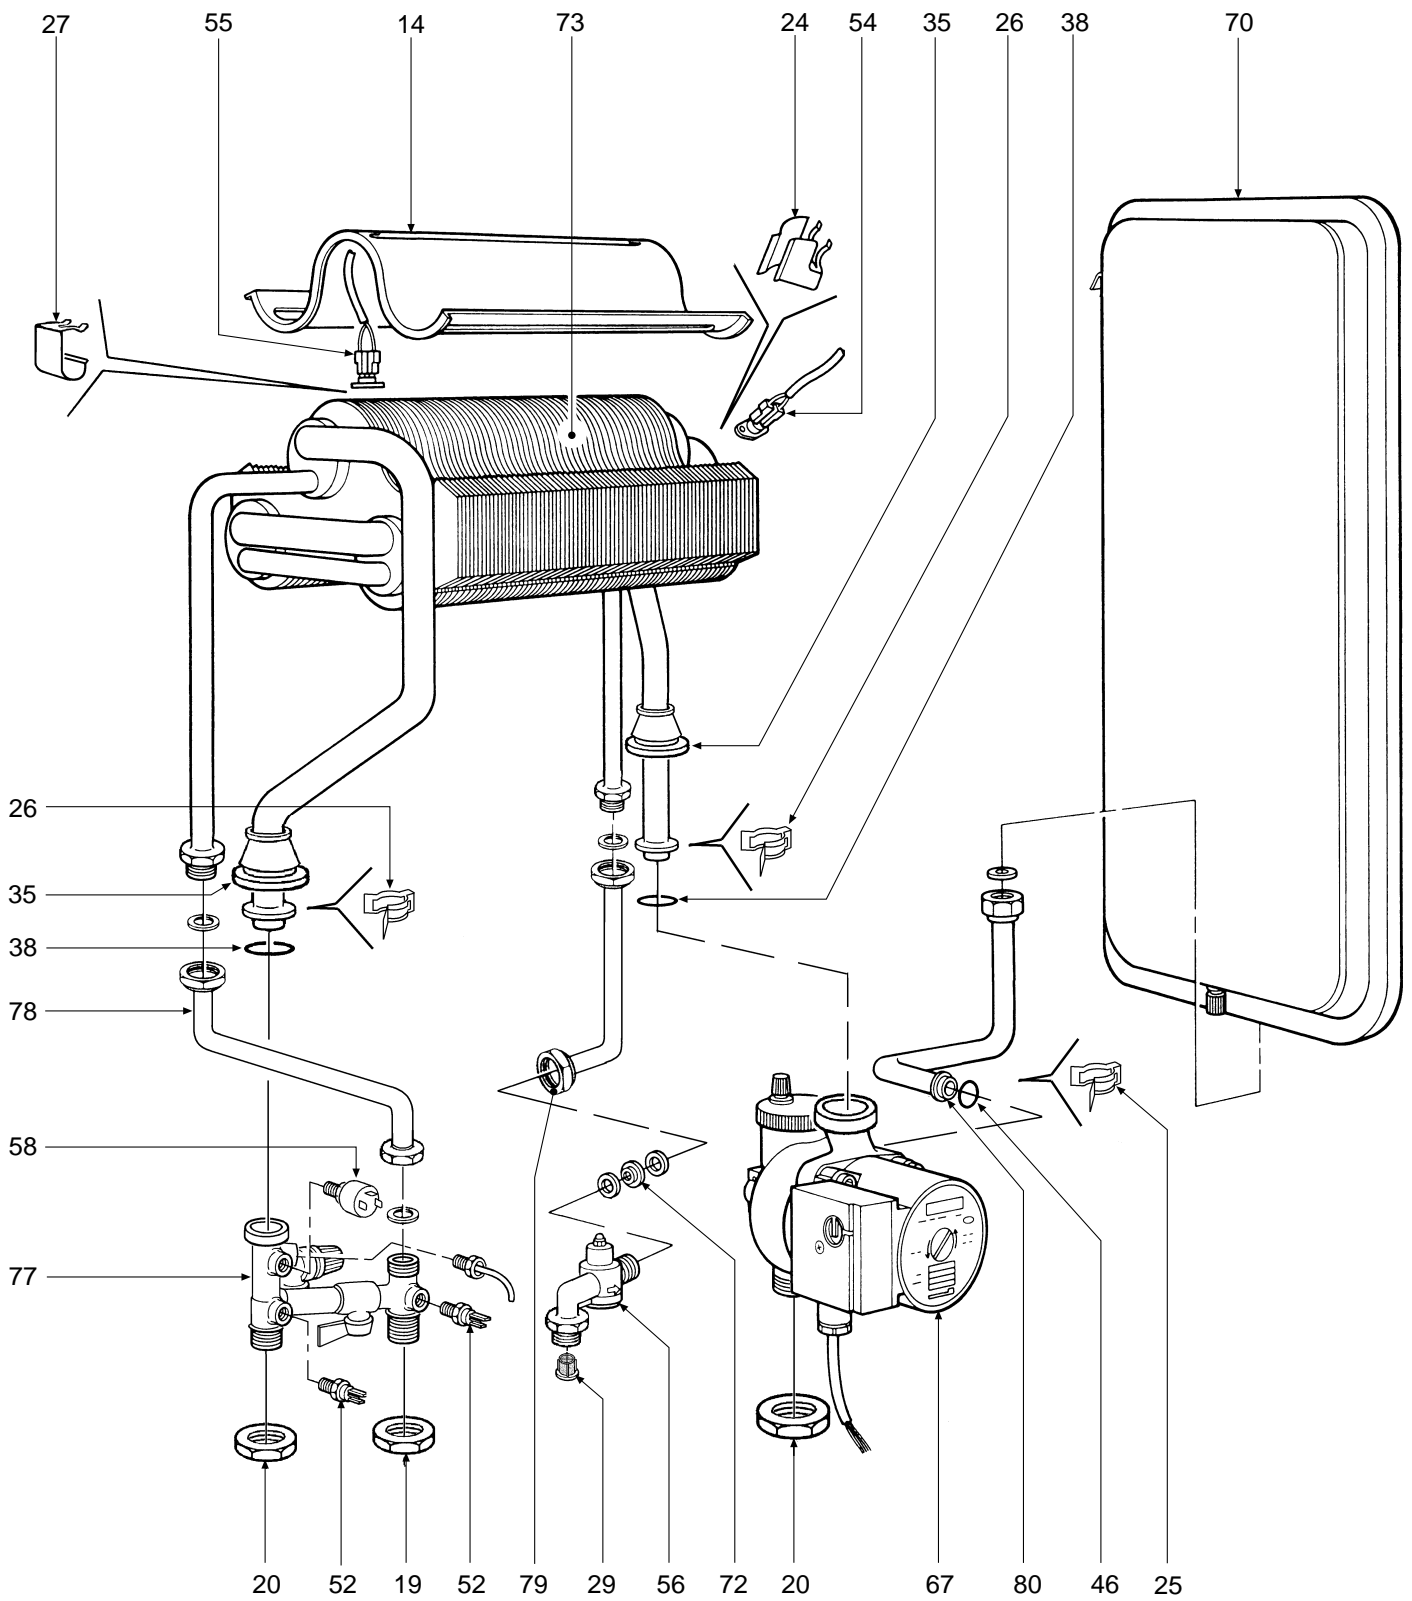

POS.	CODE	DESCRIPTION	Met.	G.P.L.
1	31146890	Casing "white"	•	•
2	31211580	Boiler support frame	•	•
3	31213010	Boiler bottom frame	•	•
4	32002240	Combustion chamber	•	•
5	32002250	Combustion chamber closing panel	•	•
6	32117090	Union between fan and cover	•	•
7	32117100	Room sealed compartment closing panel	•	•
8	32117330	Fan holder plate	•	•
9	32118060	Room sealed compartment	•	•
10	32202750	Window glass	•	•
11	32202760	Polidoro main burner	•	•
12	32700440	100 mm Ø aluminium air intake plug	•	•
13	32700600	Diaphragm, "flue gases" Ø 45	•	•
13	32700610	Diaphragm, "flue gases" Ø 47	•	•
13	32700620	Diaphragm, "flue gases" Ø 50	•	•
14	32913020	Flue gases baffle	•	•
15	32914170	Front drawer semi-shell	•	•
16	32914180	Rear drawer semi-shell	•	•
17	34009651	Injector Ø 0.77, (LPG)		•
17	34009741	Injector Ø 1.30 (natural gas)	•	
18	34011910	Gas valve flange	•	•
19	34012090	Ring nut, 1/2"	•	•
20	34012100	Ring nut, 3/4"	•	•
21	34012120	Hinge fixing pin	•	•
22	34100610	Control panel right-hand hinge	•	•
23	34100620	Control panel left-hand hinge	•	•
24	34300392	Contact-type thermostat fixing spring	•	•
25	34300450	Spring for connection	•	•
26	34300460	Spring for connection	•	•
27	34300510	Safety thermostat fixing spring	•	•
28	35006150	Plug	•	•
29	35007480	Filter for 1/2" fitting	•	•
30	35007840	Potentiometer knob	•	•
31	35007850	Selector switch knob	•	•
32	35007860	Plug for programming clock	•	•
33	35007873	Control panel cover	•	•
34	35008460	Instruments control panel	•	•
35	35100970	Conical cone insert gasket	•	•
36	35100980	Gasket for 80mm Ø tube	•	•
37	35101000	Gasket for 80mm Ø tube (air intake)	•	•
38	35101120	O-Ring Øi 17x4,5	•	•
39	35101150	Pressure test point, "air"	•	•
40	35101310	Pressure test point, "air-fan"	•	•
41	35101320	Pressure test point, "Venturi"	•	•
42	35101430	Pressure test point, "flue gases"	•	•
43	35101450	Gasket for 56mm Ø tube	•	•
44	35101560	Gasket, 32x32x2	•	•
45	35101840	Sealing gasket	•	•