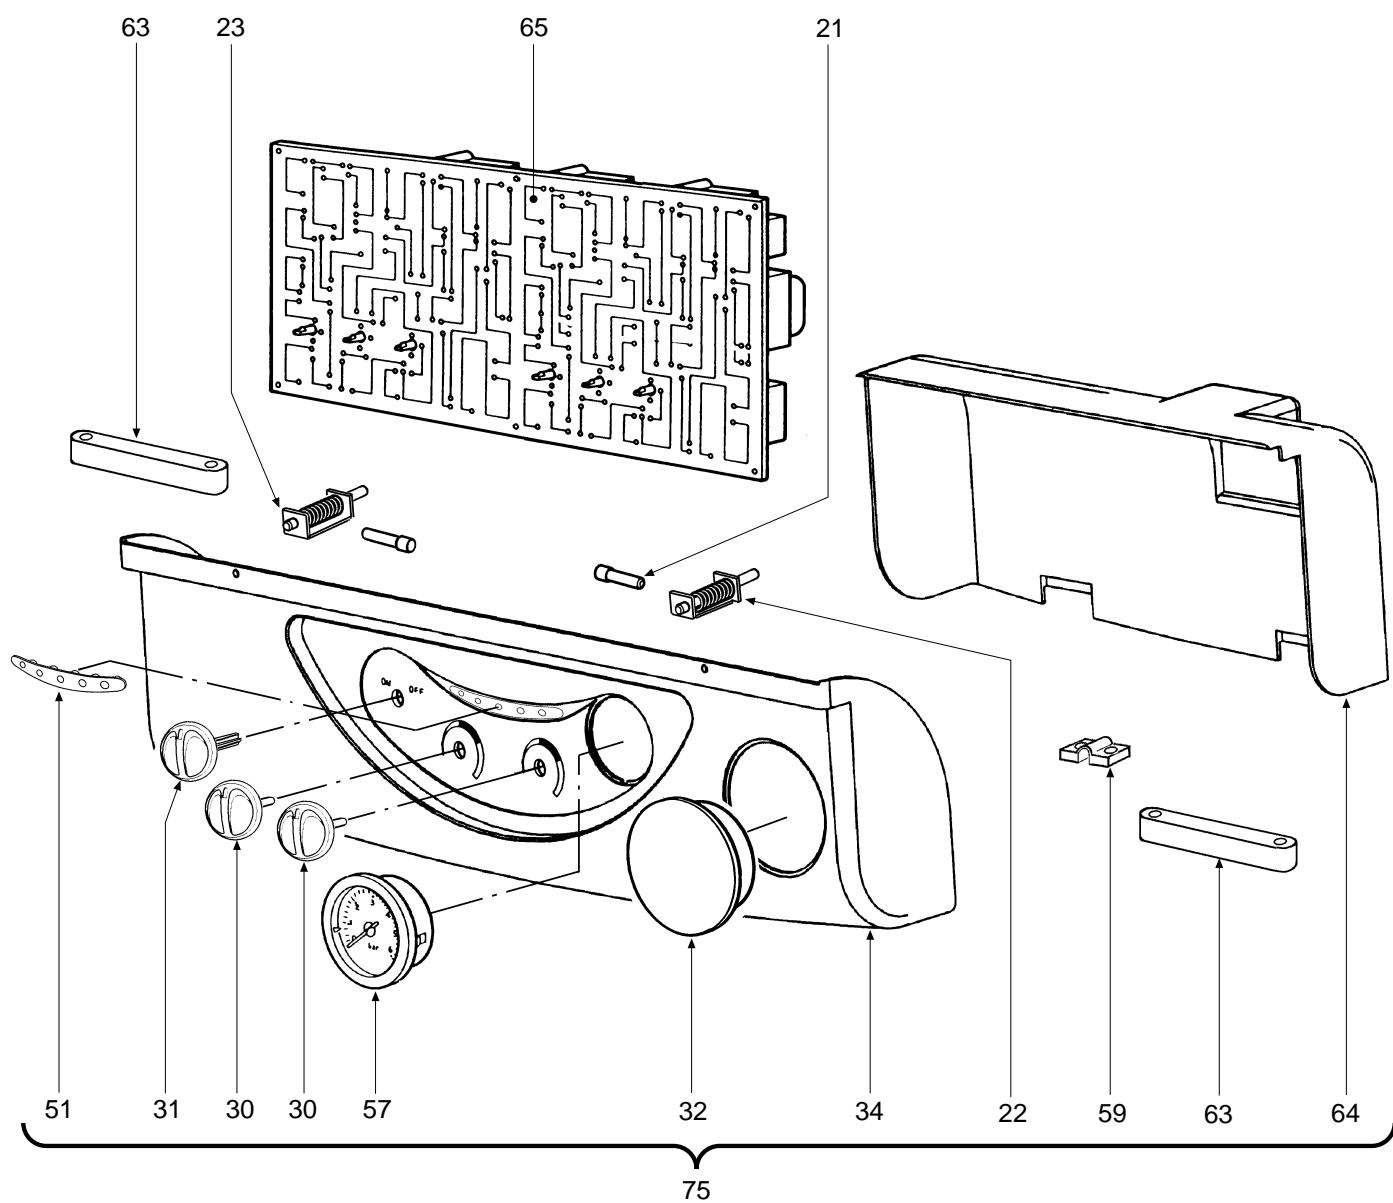

POS.	CODE	DESCRIPTION	Met.	G.P.L.
1	31146890	Casing "white"	•	•
2	31211580	Boiler support frame	•	•
3	31213010	Boiler bottom frame	•	•
4	32002240	Combustion chamber	•	•
5	32002250	Combustion chamber closing panel	•	•
6	32117090	Union between fan and cover	•	•
7	32117100	Room sealed compartment closing panel	•	•
8	32117330	Fan holder plate	•	•
9	32118060	Room sealed compartment	•	•
10	32202750	Window glass	•	•
11	32202760	Polidoro main burner	•	•
12	32700440	100 mm Ø aluminium air intake plug	•	•
13	32700600	Diaphragm, "flue gases" Ø 45	•	•
13	32700610	Diaphragm, "flue gases" Ø 47	•	•
13	32700620	Diaphragm, "flue gases" Ø 50	•	•
14	32913020	Flue gases baffle	•	•
15	32914170	Front drawer semi-shell	•	•
16	32914180	Rear drawer semi-shell	•	•
17	34009651	Injector Ø 0.77, (LPG)		•
17	34009741	Injector Ø 1.30 (natural gas)	•	
18	34011910	Gas valve flange	•	•
19	34012090	Ring nut, 1/2"	•	•
20	34012100	Ring nut, 3/4"	•	•
21	34012120	Hinge fixing pin	•	•
22	34100610	Control panel right-hand hinge	•	•
23	34100620	Control panel left-hand hinge	•	•
24	34300392	Contact-type thermostat fixing spring	•	•
25	34300450	Spring for connection	•	•
26	34300460	Spring for connection	•	•
27	34300510	Safety thermostat fixing spring	•	•
28	35006150	Plug	•	•
29	35007480	Filter for 1/2" fitting	•	•
30	35007840	Potentiometer knob	•	•
31	35007850	Selector switch knob	•	•
32	35007860	Plug for programming clock	•	•
33	35007873	Control panel cover	•	•
34	35008460	Instruments control panel	•	•
35	35100970	Conical cone insert gasket	•	•
36	35100980	Gasket for 80mm Ø tube	•	•
37	35101000	Gasket for 80mm Ø tube (air intake)	•	•
38	35101120	O-Ring Øi 17x4,5	•	•
39	35101150	Pressure test point, "air"	•	•
40	35101310	Pressure test point, "air-fan"	•	•
41	35101320	Pressure test point, "Venturi"	•	•
42	35101430	Pressure test point, "flue gases"	•	•
43	35101450	Gasket for 56mm Ø tube	•	•
44	35101560	Gasket, 32x32x2	•	•
45	35101840	Sealing gasket	•	•