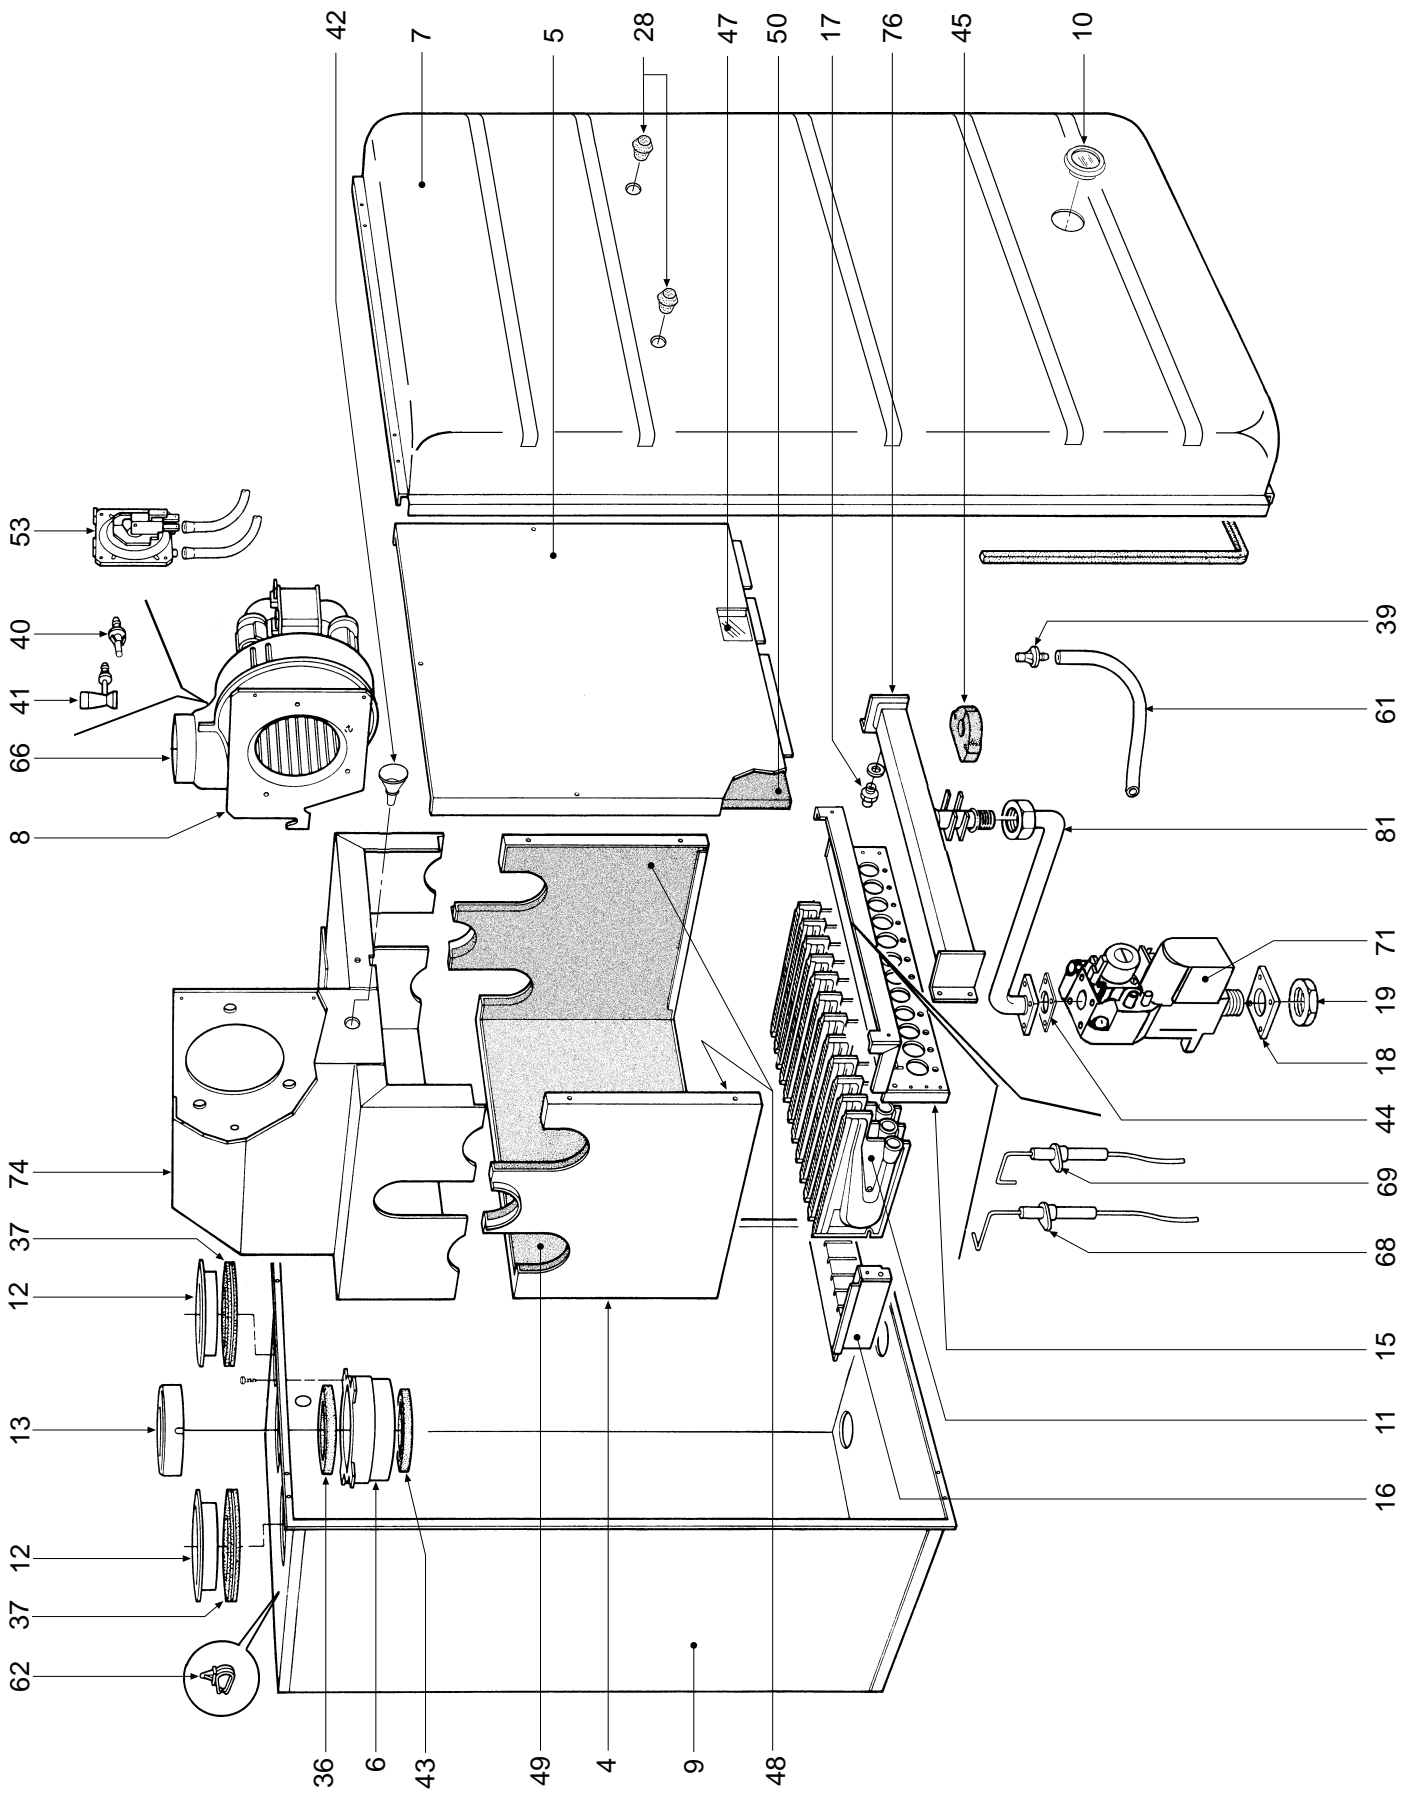

POS.	CODE	DESCRIPTION	Met.	G.P.L.
1	31146890	Casing "white"	•	•
2	31211580	Boiler support frame	•	•
3	31213010	Boiler bottom frame	•	•
4	32002240	Combustion chamber	•	•
5	32002250	Combustion chamber closing panel	•	•
6	32117090	Union between fan and cover	•	•
7	32117100	Room sealed compartment closing panel	•	•
8	32117330	Fan holder plate	•	•
9	32118060	Room sealed compartment	•	•
10	32202750	Window glass	•	•
11	32202760	Polidoro main burner	•	•
12	32700440	100 mm Ø aluminium air intake plug	•	•
13	32700600	Diaphragm, "flue gases" Ø 45	•	•
13	32700610	Diaphragm, "flue gases" Ø 47	•	•
13	32700620	Diaphragm, "flue gases" Ø 50	•	•
14	32913020	Flue gases baffle	•	•
15	32914170	Front drawer semi-shell	•	•
16	32914180	Rear drawer semi-shell	•	•
17	34009651	Injector Ø 0.77, (LPG)		•
17	34009741	Injector Ø 1.30 (natural gas)	•	
18	34011910	Gas valve flange	•	•
19	34012090	Ring nut, 1/2"	•	•
20	34012100	Ring nut, 3/4"	•	•
21	34012120	Hinge fixing pin	•	•
22	34100610	Control panel right-hand hinge	•	•
23	34100620	Control panel left-hand hinge	•	•
24	34300392	Contact-type thermostat fixing spring	•	•
25	34300450	Spring for connection	•	•
26	34300460	Spring for connection	•	•
27	34300510	Safety thermostat fixing spring	•	•
28	35006150	Plug	•	•
29	35007480	Filter for 1/2" fitting	•	•
30	35007840	Potentiometer knob	•	•
31	35007850	Selector switch knob	•	•
32	35007860	Plug for programming clock	•	•
33	35007873	Control panel cover	•	•
34	35008460	Instruments control panel	•	•
35	35100970	Conical cone insert gasket	•	•
36	35100980	Gasket for 80mm Ø tube	•	•
37	35101000	Gasket for 80mm Ø tube (air intake)	•	•
38	35101120	O-Ring Øi 17x4,5	•	•
39	35101150	Pressure test point, "air"	•	•
40	35101310	Pressure test point, "air-fan"	•	•
41	35101320	Pressure test point, "Venturi"	•	•
42	35101430	Pressure test point, "flue gases"	•	•
43	35101450	Gasket for 56mm Ø tube	•	•
44	35101560	Gasket, 32x32x2	•	•
45	35101840	Sealing gasket	•	•