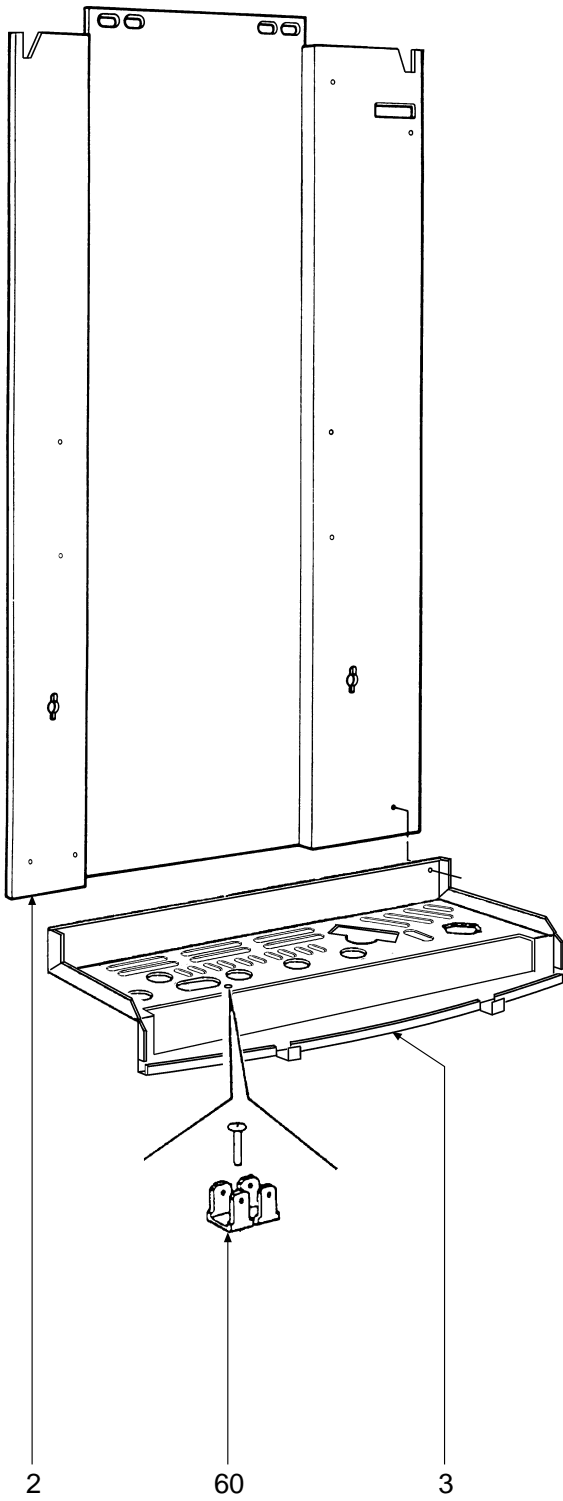

POS.	CODE	DESCRIPTION	Met.	G.P.L.
1	31146890	Casing "white"	•	•
2	31211580	Boiler support frame	•	•
3	31213010	Boiler bottom frame	•	•
4	32002240	Combustion chamber	•	•
5	32002250	Combustion chamber closing panel	•	•
6	32117090	Union between fan and cover	•	•
7	32117100	Room sealed compartment closing panel	•	•
8	32117330	Fan holder plate	•	•
9	32118060	Room sealed compartment	•	•
10	32202750	Window glass	•	•
11	32202760	Polidoro main burner	•	•
12	32700440	100 mm Ø aluminium air intake plug	•	•
13	32700600	Diaphragm, "flue gases" Ø 45	•	•
13	32700610	Diaphragm, "flue gases" Ø 47	•	•
13	32700620	Diaphragm, "flue gases" Ø 50	•	•
14	32913020	Flue gases baffle	•	•
15	32914170	Front drawer semi-shell	•	•
16	32914180	Rear drawer semi-shell	•	•
17	34009651	Injector Ø 0.77, (LPG)		•
17	34009741	Injector Ø 1.30 (natural gas)	•	
18	34011910	Gas valve flange	•	•
19	34012090	Ring nut, 1/2"	•	•
20	34012100	Ring nut, 3/4"	•	•
21	34012120	Hinge fixing pin	•	•
22	34100610	Control panel right-hand hinge	•	•
23	34100620	Control panel left-hand hinge	•	•
24	34300392	Contact-type thermostat fixing spring	•	•
25	34300450	Spring for connection	•	•
26	34300460	Spring for connection	•	•
27	34300510	Safety thermostat fixing spring	•	•
28	35006150	Plug	•	•
29	35007480	Filter for 1/2" fitting	•	•
30	35007840	Potentiometer knob	•	•
31	35007850	Selector switch knob	•	•
32	35007860	Plug for programming clock	•	•
33	35007873	Control panel cover	•	•
34	35008460	Instruments control panel	•	•
35	35100970	Conical cone insert gasket	•	•
36	35100980	Gasket for 80mm Ø tube	•	•
37	35101000	Gasket for 80mm Ø tube (air intake)	•	•
38	35101120	O-Ring Øi 17x4,5	•	•
39	35101150	Pressure test point, "air"	•	•
40	35101310	Pressure test point, "air-fan"	•	•
41	35101320	Pressure test point, "Venturi"	•	•
42	35101430	Pressure test point, "flue gases"	•	•
43	35101450	Gasket for 56mm Ø tube	•	•
44	35101560	Gasket, 32x32x2	•	•
45	35101840	Sealing gasket	•	•